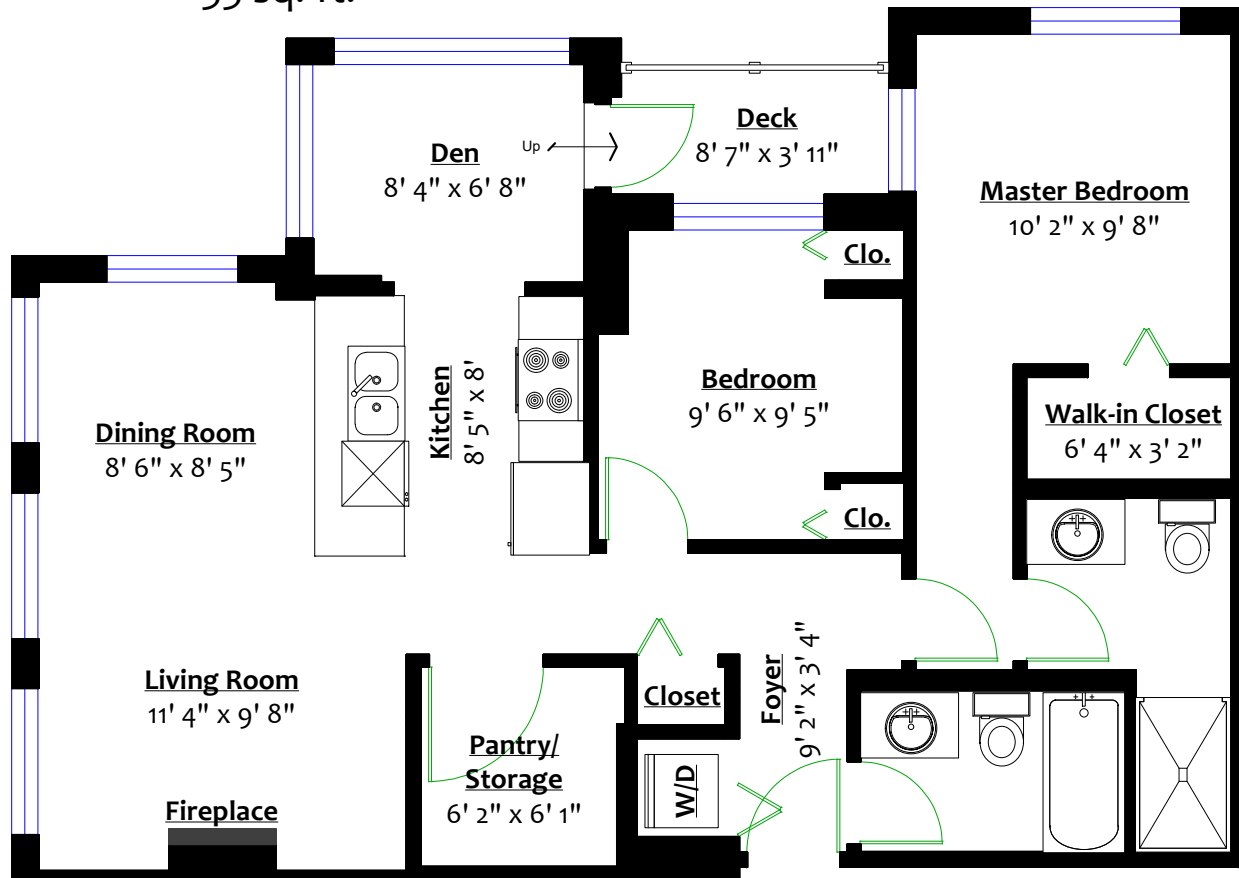

Deck: 33 sq. ft.

MAIN LEVEL

Floor Area: 880 Sq. Ft.

** Approx. based on interior measurements to exterior walls
** Total square footage not taken from original blueprints